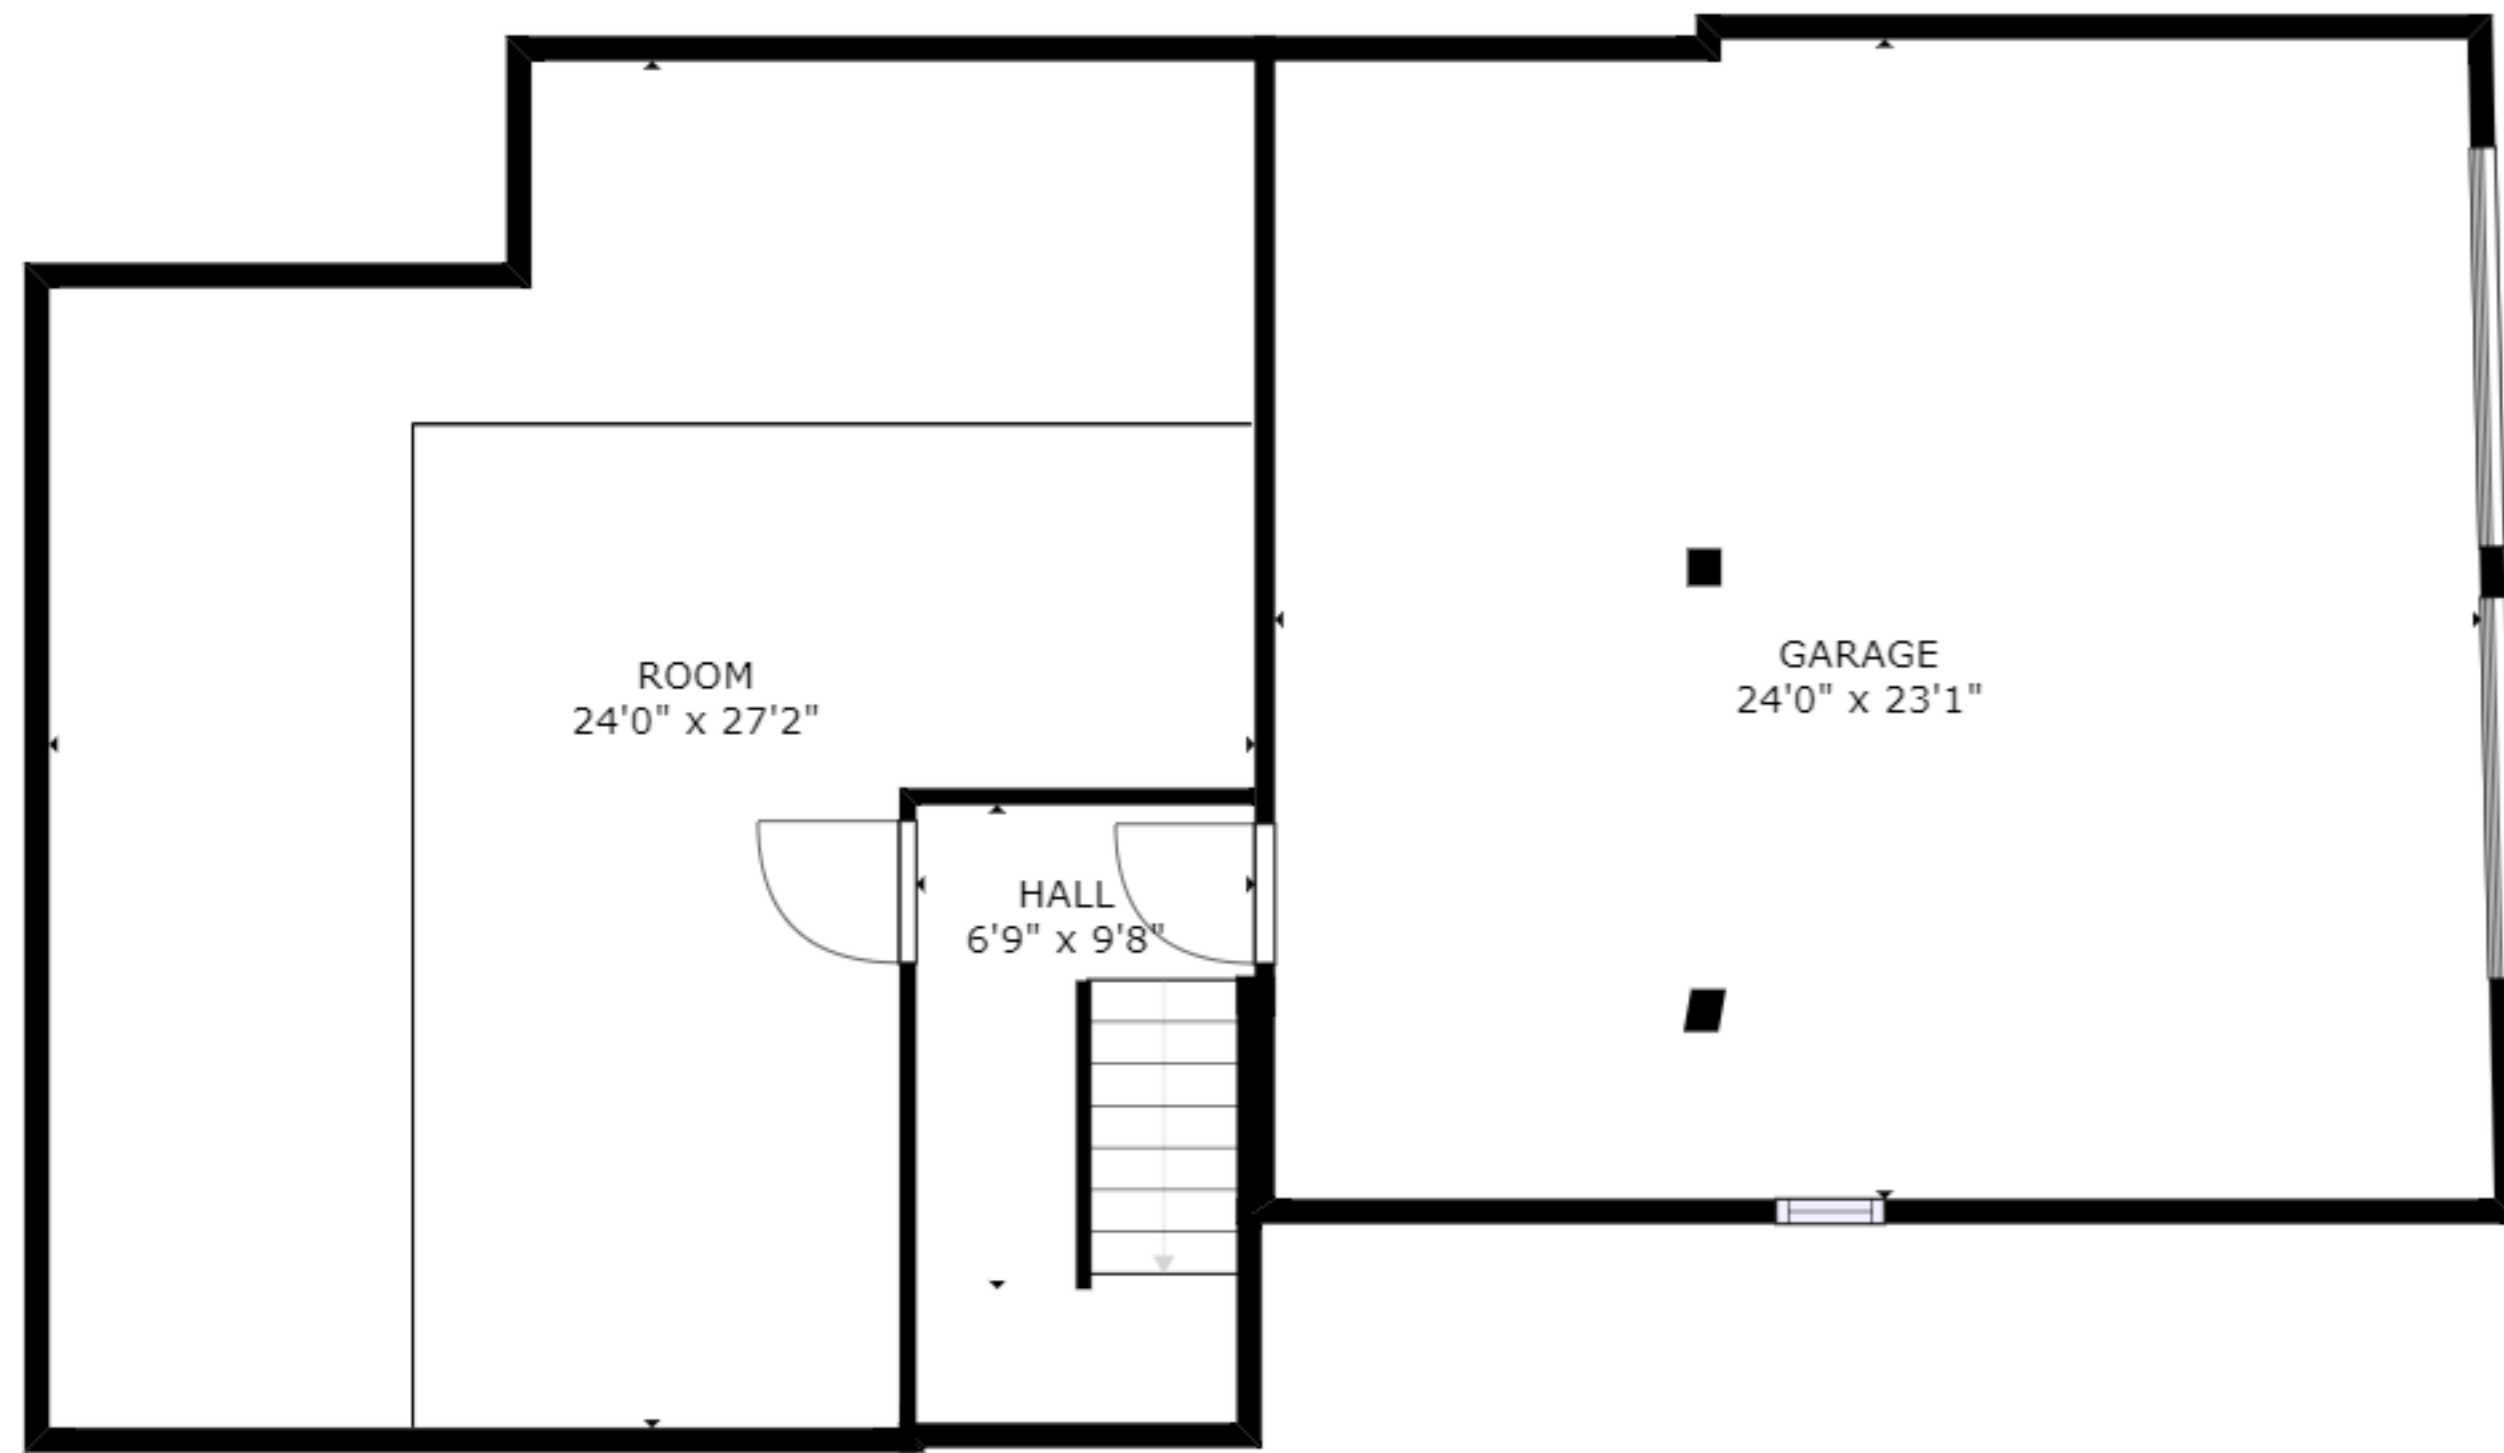

FLOOR 3

FLOOR 1

FLOOR 2

GROSS INTERNAL AREA  
 FLOOR 1: 606 sq ft, FLOOR 2: 1751 sq ft  
 FLOOR 3: 1300 sq ft, EXCLUDED AREAS:  
 GARAGE: 550 sq ft  
 TOTAL: 3658 sq ft

SIZES AND DIMENSIONS ARE APPROXIMATE, ACTUAL MAY VARY.