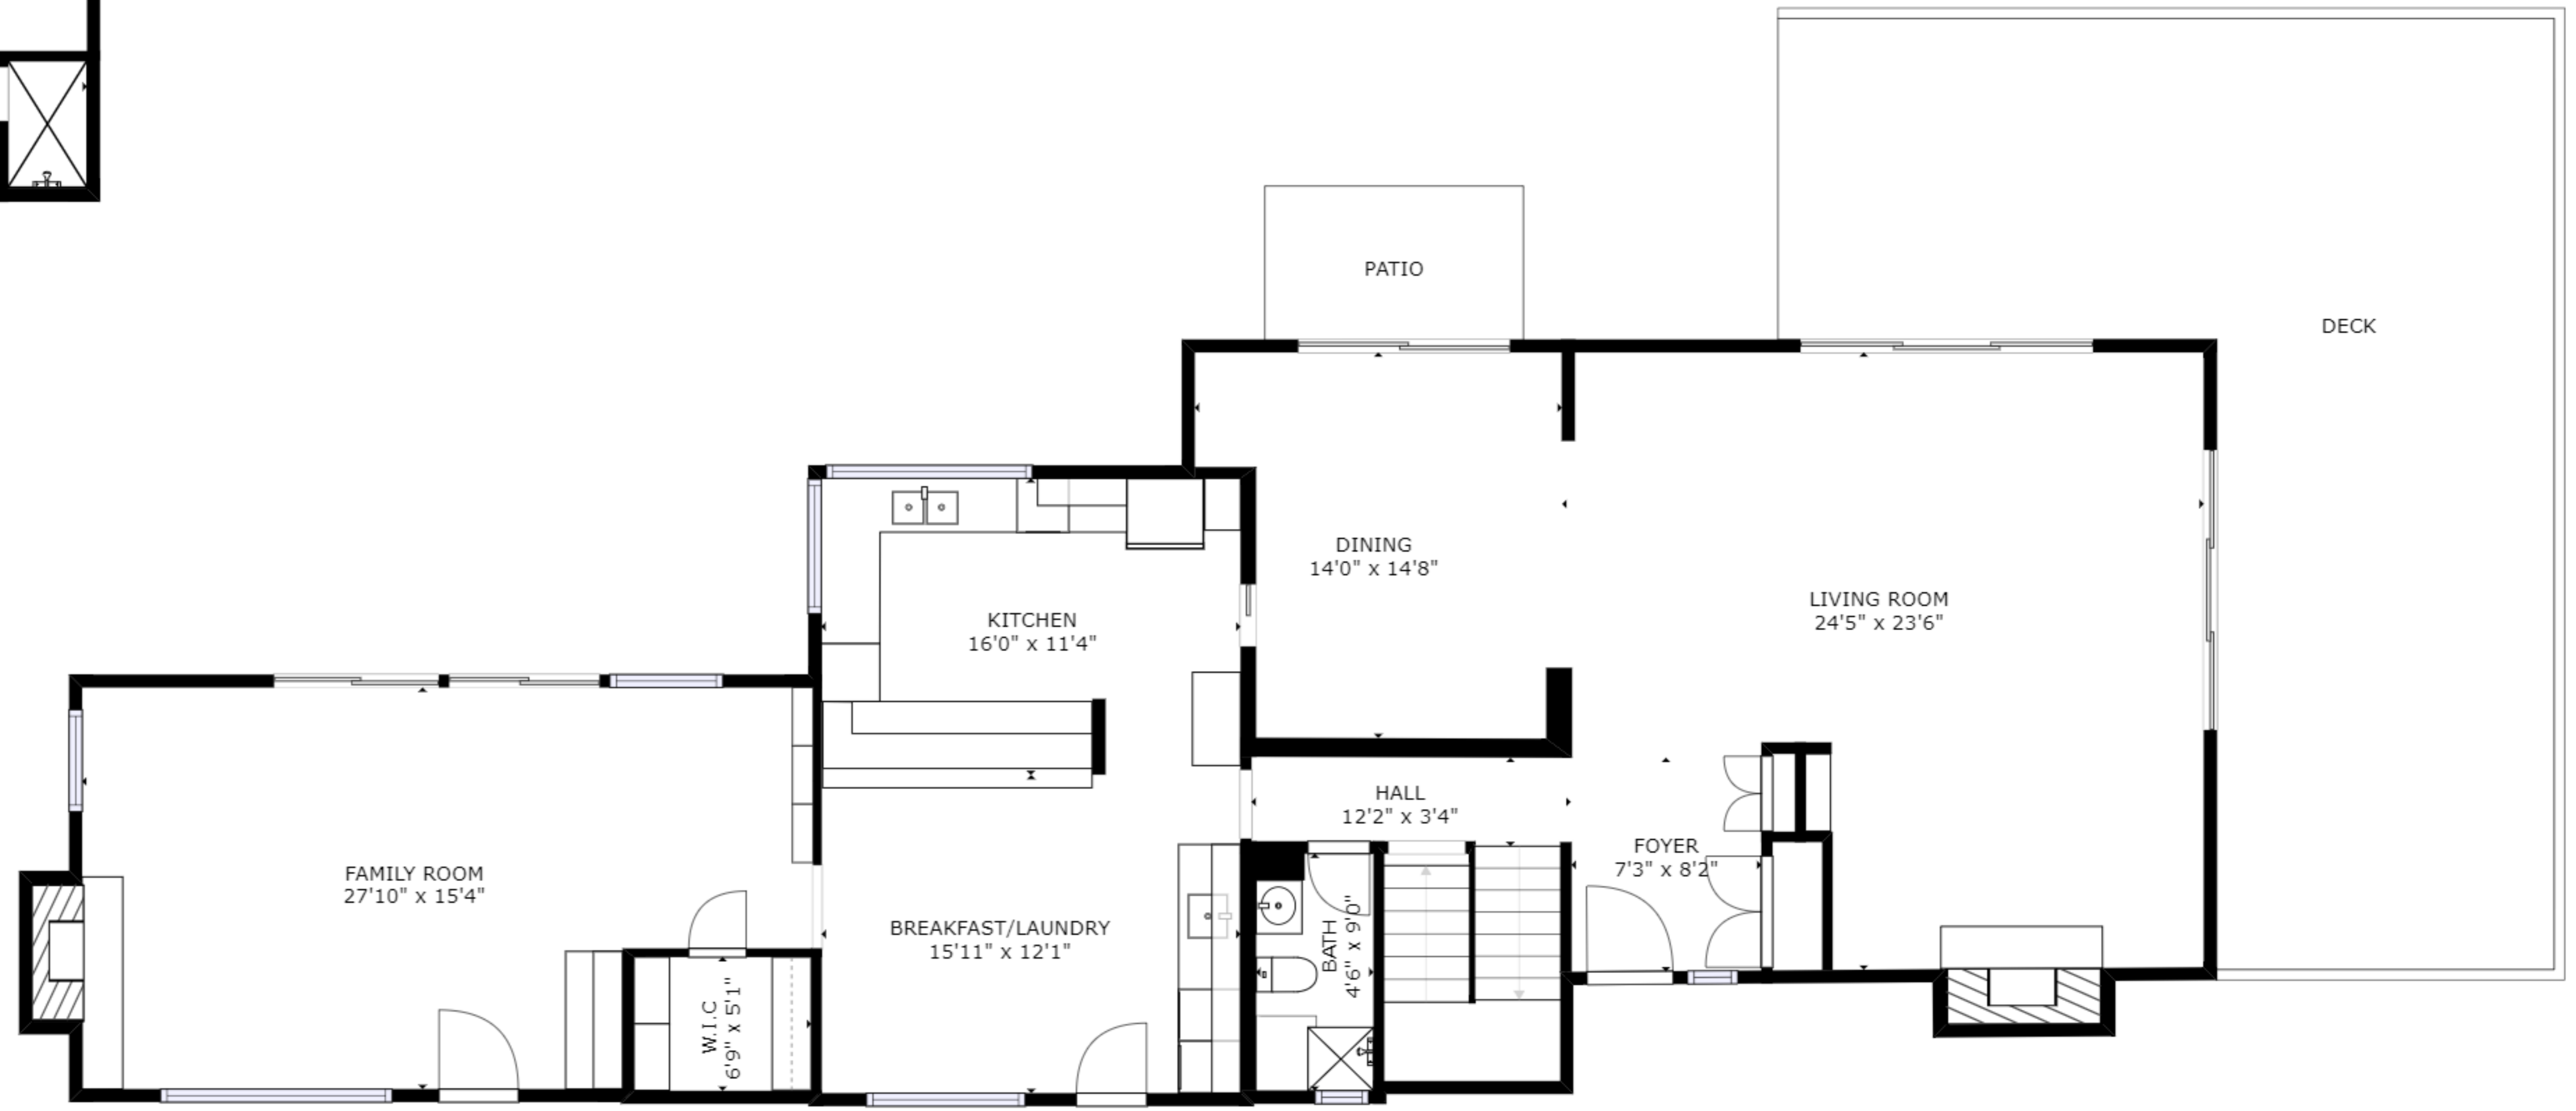

FLOOR 3

FLOOR 1

FLOOR 2

GROSS INTERNAL AREA  
 FLOOR 1: 606 sq ft, FLOOR 2: 1751 sq ft  
 FLOOR 3: 1300 sq ft, EXCLUDED AREAS:  
 GARAGE: 550 sq ft  
 TOTAL: 3658 sq ft

SIZES AND DIMENSIONS ARE APPROXIMATE, ACTUAL MAY VARY.